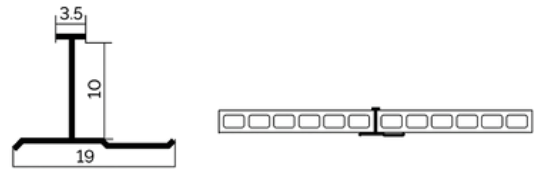

Trims

NX Code: PJST-A01
NX Name: J-Profile-AL
Length: 3000mm
Colour: Matt Black, Matt Gold

NX Code: PHST-A01
NX Name: H-Profile-AL
Length: 3000mm
Colour: Matt Black, Matt Gold

NX Code: PCSE-A01
NX Name: Square External Corner-AL
Length: 3000mm
Colour: Matt Black, Matt Gold

NX Code: PCSI-A01
NX Name: Square Internal Corner-AL
Length: 3000mm
Colour: Matt Black, Matt Gold

Trims

NX Code: PCRE-A01
NX Name: Round External
R11.5 Corner-AL
Length: 3000mm
Colour: Matt Black, Matt Gold

NX Code: PCRI-A01
NX Name: Round Internal
R4 Corner- AL
Length: 3000mm
Colour: Matt Black, Matt Gold

NX Code: PCSE-A02
NX Name: Square Beveled External
Corner-AL
Length: 3000mm
Colour: Matt Black, Matt Gold

NX Code: PULE-A01
NX Name: U-Profile with LED 13.7-AL
Length: 3000mm
Colour: Matt Black, Matt Gold