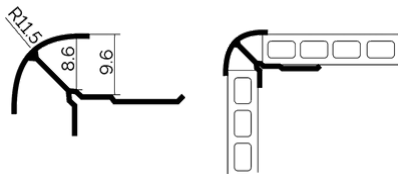

Trims

NX Code: PJST-A01
NX Name: J-Profile-AL
Length: 3000mm
Colour: Matt Black, Matt Gold

NX Code: PHST-A01
NX Name: H-Profile-AL
Length: 3000mm
Colour: Matt Black, Matt Gold

NX Code: PCSE-A01
NX Name: Square External Corner-AL
Length: 3000mm
Colour: Matt Black, Matt Gold

NX Code: PCSI-A01
NX Name: Square Internal Corner-AL
Length: 3000mm
Colour: Matt Black, Matt Gold

Trims

NX Code: PCRE-A01
NX Name: Round External
R11.5 Corner-AL
Length: 3000mm
Colour: Matt Black, Matt Gold

NX Code: PCRI-A01
NX Name: Round Internal
R4 Corner- AL
Length: 3000mm
Colour: Matt Black, Matt Gold

NX Code: PCSE-A02
NX Name: Square Beveled External
Corner-AL
Length: 3000mm
Colour: Matt Black, Matt Gold

NX Code: PULE-A01
NX Name: U-Profile with LED 13.7-AL
Length: 3000mm
Colour: Matt Black, Matt Gold