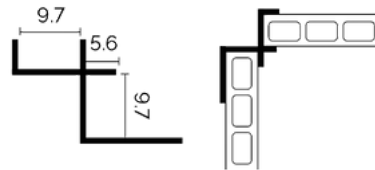

Trims

NX Code: PJST-A01
NX Name: J-Profile-AL
Length: 3000mm
Colour: Matt Black, Matt Gold

NX Code: PHST-A01
NX Name: H-Profile-AL
Length: 3000mm
Colour: Matt Black, Matt Gold

NX Code: PCSE-A01
NX Name: Square External Corner-AL
Length: 3000mm
Colour: Matt Black, Matt Gold

NX Code: PCSI-A01
NX Name: Square Internal Corner-AL
Length: 3000mm
Colour: Matt Black, Matt Gold

Trims

NX Code: PCRE-A01
NX Name: Round External
R11.5 Corner-AL
Length: 3000mm
Colour: Matt Black, Matt Gold

NX Code: PCRI-A01
NX Name: Round Internal
R4 Corner- AL
Length: 3000mm
Colour: Matt Black, Matt Gold

NX Code: PCSE-A02
NX Name: Square Beveled External
Corner-AL
Length: 3000mm
Colour: Matt Black, Matt Gold

NX Code: PULE-A01
NX Name: U-Profile with LED 13.7-AL
Length: 3000mm
Colour: Matt Black, Matt Gold