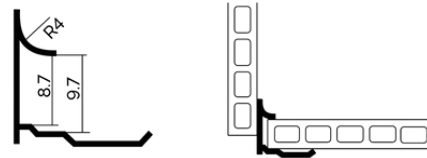

NX Code: PCSI-A01
NX Name: Square Internal Corner-AL
Length: 3000mm
Colour: Matt Black, Matt Gold

Trims

NX Code: PCRE-A01
NX Name: Round External
R11.5 Corner-AL
Length: 3000mm
Colour: Matt Black, Matt Gold

NX Code: PCRI-A01
NX Name: Round Internal
R4 Corner- AL
Length: 3000mm
Colour: Matt Black, Matt Gold

NX Code: PCSE-A02
NX Name: Square Beveled External
Corner-AL
Length: 3000mm
Colour: Matt Black, Matt Gold

NX Code: PULE-A01
NX Name: U-Profile with LED 13.7-AL
Length: 3000mm
Colour: Matt Black, Matt Gold