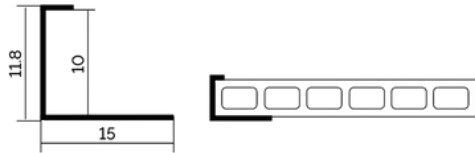

Trims

NX Code: PJST-A01
NX Name: J-Profile-AL
Length: 3000mm
Colour: Matt Black, Matt Gold

NX Code: PHST-A01
NX Name: H-Profile-AL
Length: 3000mm
Colour: Matt Black, Matt Gold

NX Code: PCSE-A01
NX Name: Square External Corner-AL
Length: 3000mm
Colour: Matt Black, Matt Gold

NX Code: PCSI-A01
NX Name: Square Internal Corner-AL
Length: 3000mm
Colour: Matt Black, Matt Gold

Trims

NX Code: PCRE-A01
NX Name: Round External
R11.5 Corner-AL
Length: 3000mm
Colour: Matt Black, Matt Gold

NX Code: PCRI-A01
NX Name: Round Internal
R4 Corner- AL
Length: 3000mm
Colour: Matt Black, Matt Gold

NX Code: PCSE-A02
NX Name: Square Beveled External
Corner-AL
Length: 3000mm
Colour: Matt Black, Matt Gold

NX Code: PULE-A01
NX Name: U-Profile with LED 13.7-AL
Length: 3000mm
Colour: Matt Black, Matt Gold