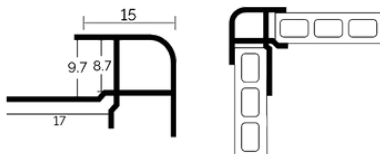

NX Code: PCSI-A01
NX Name: Square Internal Corner-AL
Length: 3000mm
Colour: Matt Black, Matt Gold

Trims

NX Code: PCRE-A01
NX Name: Round External
R11.5 Corner-AL
Length: 3000mm
Colour: Matt Black, Matt Gold

NX Code: PCRI-A01
NX Name: Round Internal
R4 Corner- AL
Length: 3000mm
Colour: Matt Black, Matt Gold

NX Code: PCSE-A02
NX Name: Square Beveled External
Corner-AL
Length: 3000mm
Colour: Matt Black, Matt Gold

NX Code: PULE-A01
NX Name: U-Profile with LED 13.7-AL
Length: 3000mm
Colour: Matt Black, Matt Gold